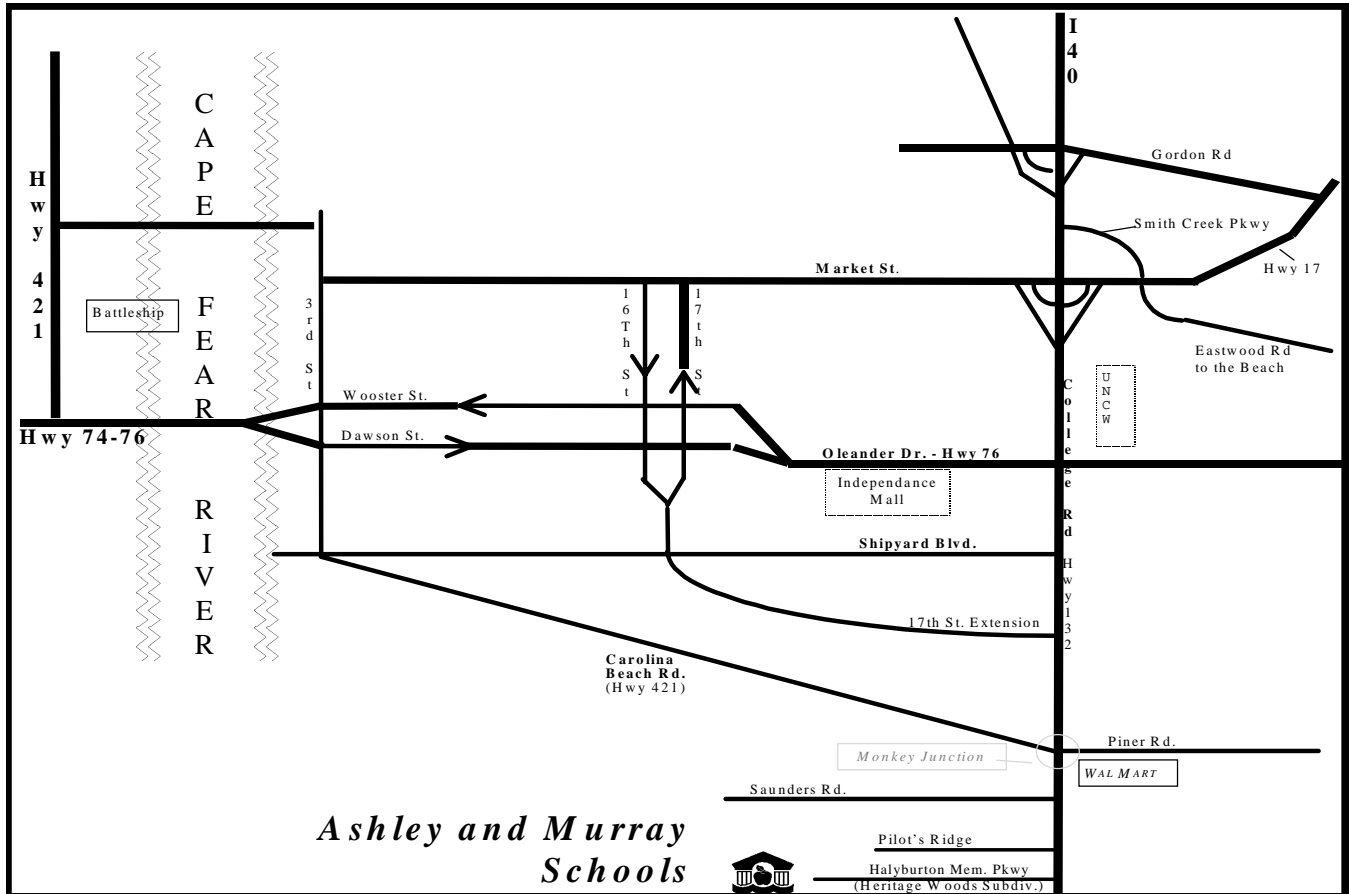

Murray Middle and Ashley High Schools

Murray--555 Halyburton Memorial Parkway, (910)790-2363

Ashley--655 Halyburton Memorial Parkway, (910) 790-2360

Wilmington, NC 28412

Directions:

From Hwy. 74-76, 421

Cross Cape Fear River, Enter Wilmington by way of Dawson St (Memorial Bridge).

1. Following Hwy 421, turn right at the 3rd St. light.
2. Continue on Hwy 421, as it turns to Carolina Beach Rd. at Greenfield Lake.
3. Follow Carolina Beach Rd. (you will cross Shipyard Blvd.)
4. At Monkey Junction (intersection of Hwy 421 and College Rd.) turn right, continue on Hwy 421.
5. Turn right on Halyburton Memorial Parkway.

Murray Middle and Ashley High Schools will be on your right.

From I-40

I-40 turns into College Rd (Hwy. 132)

1. Follow Hwy 132 through Wilmington heading south toward Carolina Beach.
2. Hwy 132 ends at Monkey Junction. Continue on Hwy 421.
3. Turn right on Halyburton Memorial Parkway.

Murray Middle and Ashley High Schools will be on your right.